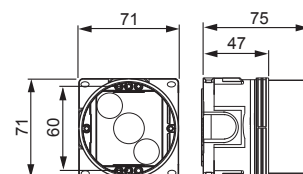

AU3.32

Nimi: **Kojerasia**
Tiiliseinäkojerasia

Tyyppi: AU3.32
EAN: 6410011523674
Snro: 1152367

Kuvaus: Kojerasiaan AU3.2 on valmiiksi kiinnitetty 28 mm:n korotusrenkas. Rasia soveltuu tiiliseinään. Pohjanysyä ei tarvita. Suora sisääntulo helpottaa johdonvetoa. Valmistettu halogeenittomasta materiaalista (IEC/61249-2-21) ja täyttää hehkulankatestin vaatimukset standardin IEC/EN60670: 2005 (850 °C) mukaan.

Pakkaus: 50
Yksikkö: KPL

ETIM

ETIM 7 EC002601 (EC002601)
ETIM 8 EC002601 (EC002601)

ETIM 8

Mounting method	Flush mounted (plaster)
Shape	Round
Construction type	Device connection box (round/square)
Model	Single
Provided with revolving ring	no
Connectable	yes
Equipped with	None
Diameter	71 mm
Depth	75 mm
Internal depth	71 mm
Suitable for wall/board thickness	11 ... 12 mm
For number of electric fittings	1
Mounting switching equipment	Screwing
With screws	yes
Housing feed-through by break-out opening	yes
Housing feed-through by seal membrane	no
Housing feed-through by nozzle	no

Osoite
PL 16
06101 PORVOO

Puhelinvaihe Asiakaspalvelu
010 22 11 kotimaanmyynti@fi.abb.com

Verkkopalvelu
http://www.abb.fi

Y-tunnus
0763403-0

AU3.32

Housing feed-through by step membrane	no
For tube diameter	20/25 mm
Pipe locking	yes
Pipe locking optional	no
Inlet from the rear	yes
Number of inlets	
Number of included spouts	
Material	Plastic
Halogen free	yes
Surface protection	Untreated
Colour	White
Degree of protection (IP)	Other
Transparent cover	no
Cover attachment	Snapped on
Sealable	no
Circuit integrity	None
With screening	no
Air tight	no
Max. conductor cross section	0 mm ²
Number of poles of the clamp	
Clamp position fixed	no
Luminaire hook mounting	no
Nozzle	None
With nail lugs	yes
Special application	None